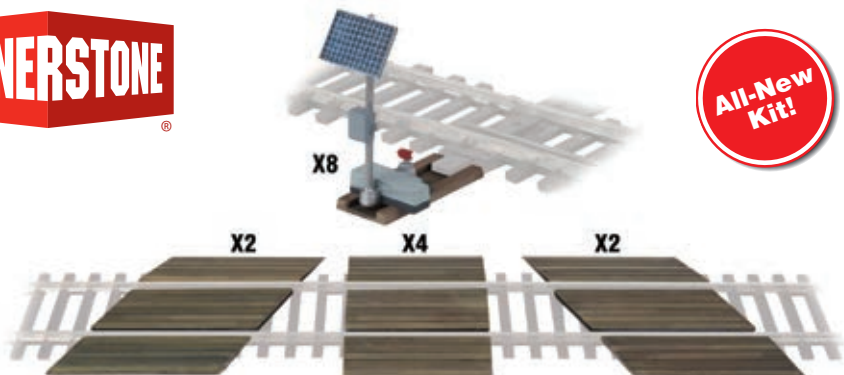

NEW HO Cornerstone® Intermodal Yard Details Kit

April 2021 Delivery
$24.98 Each

- Used in contemporary intermodal terminals & classification yards
- Also installed at remote locations on main and branch lines

- Great value with parts for:
  - 4 straight, 2 left angle & 2 right angle utility vehicle crossings
  - 8 solar-powered switch controller (non-operating)
- Use with most popular brands of HO track
- Molded in brown

- Complete illustrated instructions
- Switch Controllers measure 3/64 x 63/64 x 1-1/4" 1.5 x 2.5 x 3.2cm
- Crossings measure 10 scale feet (3m) wide x 1-5/8" 4.2cm long actual

933-4124 Intermodal Yard Details

SCENEMASTER™

SCENERY, FIGURES, VEHICLES AND MORE!

NEW HO SceneMaster™ Heavy-Duty Container Crane Kit

December 2020 Delivery • $69.98 Each

- Used at smaller ports & terminals to move containers
- Typical of specially equipped cranes in use from the 1990s to the present
- Detailed lattice work boom, cab & crawler chassis
- Molded in yellow, gray, black & white
- Illustrated step-by-step instructions
- Detail in minutes with SceneMaster 20' & 40' Containers available separately

949-11017 Heavy-Duty Container Crane