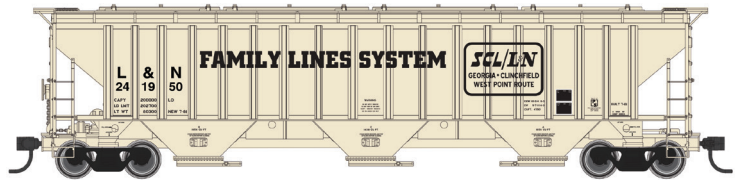

Louisville & Nashville

910-49021 #241950   910-49022 #241963   910-49023 #242114   910-49024 #242176