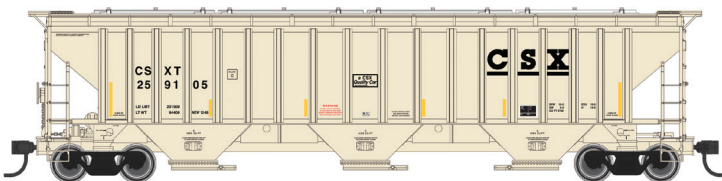

CSX

910-49009 #259105   910-49010 #259389   910-49011 #259536   910-49012 #259914