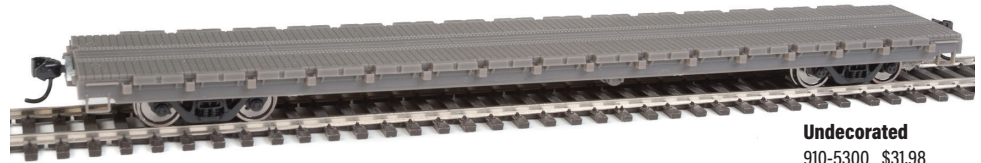

WALTHERS MAINLINE

57' Trinity 4750 3-Bay Covered Hopper

\$34.98 Each (Unless Noted)

- Prototypes introduced in 1990 - thousands still in service today
- Clerestory-style roof
- Late Trinity-style jacking pads & pulling tabs
- 1990s-era square cornered roof hatches
- Detailed hopper gates with vibrator brackets & outlets
- Perfect for serving Cornerstone® grain elevators, sold separately
- 100-ton trucks
- Correct 36" RP-25 turned metal wheelsets
- Proto MAX™ metal knuckle couplers

Illinois Central Gulf

910-49013 #766008 910-49014 #766047 910-49015 #766185 910-49016 #766233

Undecorated

910-49000 \$31.98

¹Union Pacific licensed product

SCALE	EXPECTED DELIVERY	ANNOUNCED
H0	Summer 2023	February 2023

LIMITED QUANTITY
 ONE TIME RUN OF THESE ROADNUMBERS
ORDER NOW

60' Pullman-Standard Flatcar

\$34.98 Each (Unless Noted)

- Based on 4000+ cars built by Pullman-Standard in service from the mid-1960s to today!
- Backbone of the TTX 60' flatcar fleet - similar cars used by many railroads
- Used to ship all types of general freight, auto and truck frames, canisters, farm equipment, construction machinery, military vehicles, containers, logs, lumber, building materials, 20' & 40' containers, & 45' or 48' trailers
- Superbly detailed decks match different prototype configurations
- Correct board pattern with realistic wood grain and bolt details
- Brake wheel cutout as appropriate
- Heavily weighted for excellent performance loaded or empty
- Detailed brake gear with piping
- 70-ton roller bearing trucks
- Correct 33" turned metal wheelsets
- Proto MAX™ metal knuckle couplers