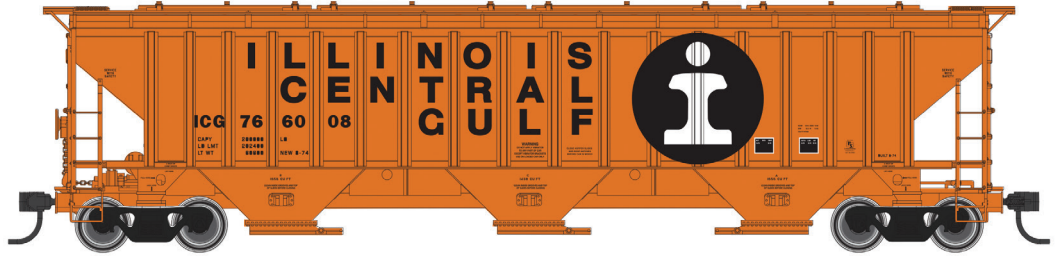

WALTHERS MAINLINE

57' Trinity 4750 3-Bay Covered Hopper

$34.98 Each (Unless Noted)

- Prototypes introduced in 1990 - thousands still in service today
- Clerestory-style roof
- Late Trinity-style jacking pads & pulling tabs
- 1990s-era square cornered roof hatches
- Detailed hopper gates with vibrator brackets & outlets
- Perfect for serving Cornerstone® grain elevators, sold separately
- 100-ton trucks
- Correct 36" RP-25 turned metal wheelsets
- Proto MAX™ metal knuckle couplers

SCALE	EXPECTED DELIVERY	ANNOUNCED
H0	Summer 2023	February 2023

LIMITED QUANTITY
ONE TIME RUN OF THESE ROADNUMBERS
ORDER NOW

ALL-NEW CAR!

910-49013