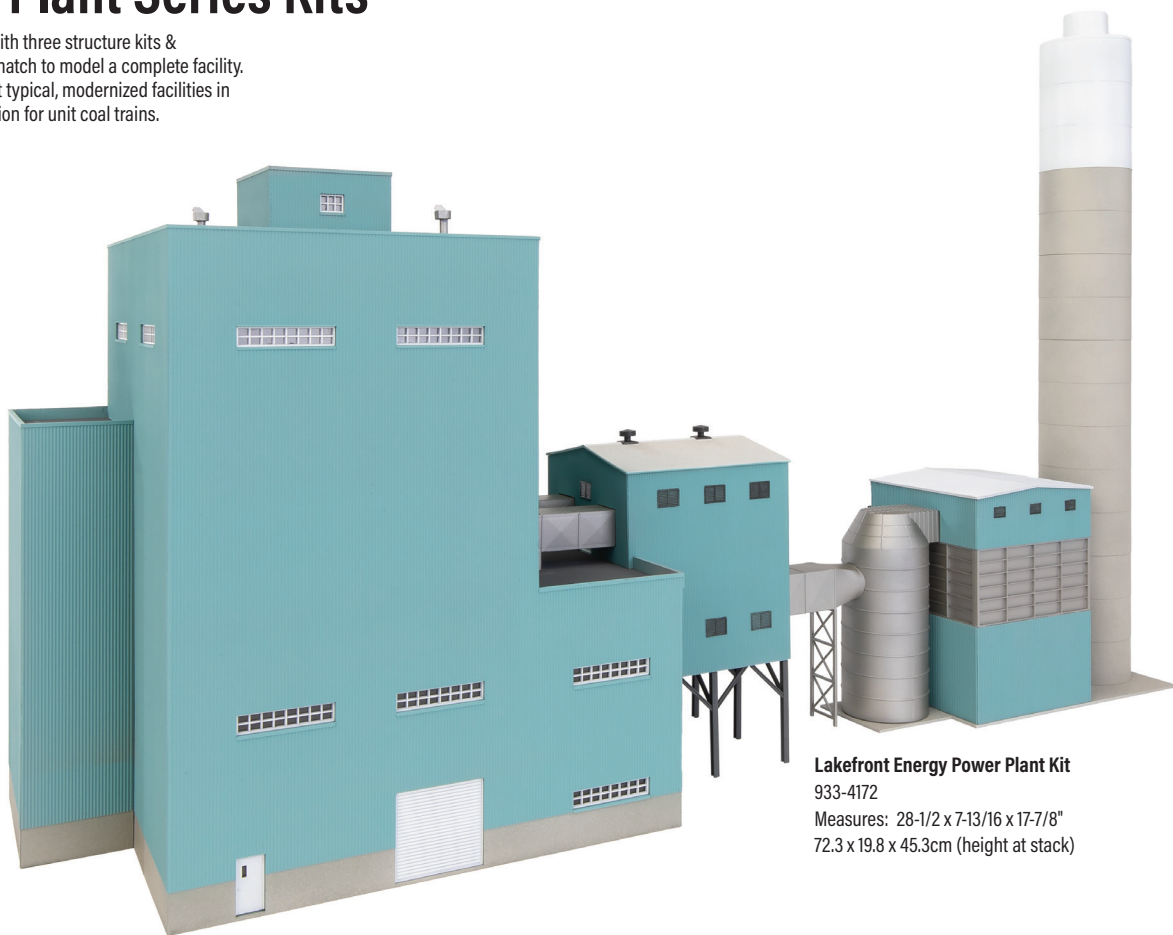

WALTHERS MAINLINE

57' Trinity 4750 3-Bay Covered Hopper

\$34.98 Each (Unless Noted)

- Prototypes introduced in 1990 - thousands still in service today
- Clerestory-style roof
- Late Trinity-style jacking pads & pulling tabs
- 1990s-era square cornered roof hatches
- Detailed hopper gates with vibrator brackets & outlets
- Perfect for serving Cornerstone® grain elevators, sold separately
- 100-ton trucks
- Correct 36" RP-25 turned metal wheelsets
- Proto MAX™ metal knuckle couplers

An exciting new trackside industry series! With three structure kits & accessories to choose from, you can mix & match to model a complete facility. Sized to fit most layouts, these kits represent typical, modernized facilities in service from the 1970s on. A Perfect destination for unit coal trains.

Lakefront Energy Power Plant Kit
933-4172
Measures: 28-1/2 x 7-13/16 x 17-7/8"
72.3 x 19.8 x 45.3cm (height at stack)

Rotary Dumper

\$44.98 Each

- Essential detail for modern power plants, paper mills, steel mills & other heavy industries
- Prototypes in service from the 1970s to the present
- Highly detailed plastic parts molded in 3 colors
- *Shown assembled, painted and weathered by modeler.*