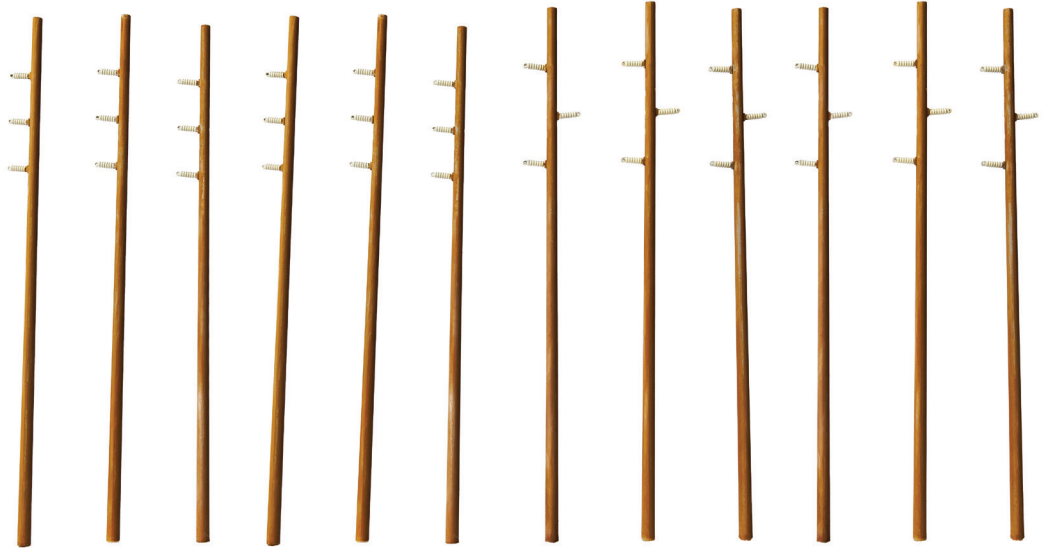

Figures, vehicles, and scenery items not included.

Small Substation Kit

933-4175

Measures: 5 x 3-13/16 x 2-7/8" 12.7 x 9.7 x 7.3cm

SCALE	EXPECTED DELIVERY	ANNOUNCED
H0	Spring 2023	February 2023

Intermediate Height "Wood" Utility Poles

\$19.98 Each

- Must-have detail for modeling a modern power grid
- Prototypes support reduced voltage lines between substations & service transformers
- Parts to build 12 poles
- 36 separate insulators - can be drilled out to accept "Wire" (#933-3344, sold separately)
- Realistic wood grain texture & color
- Molded in brown and light gray
- *Shown assembled, painted and weathered by modeler.*