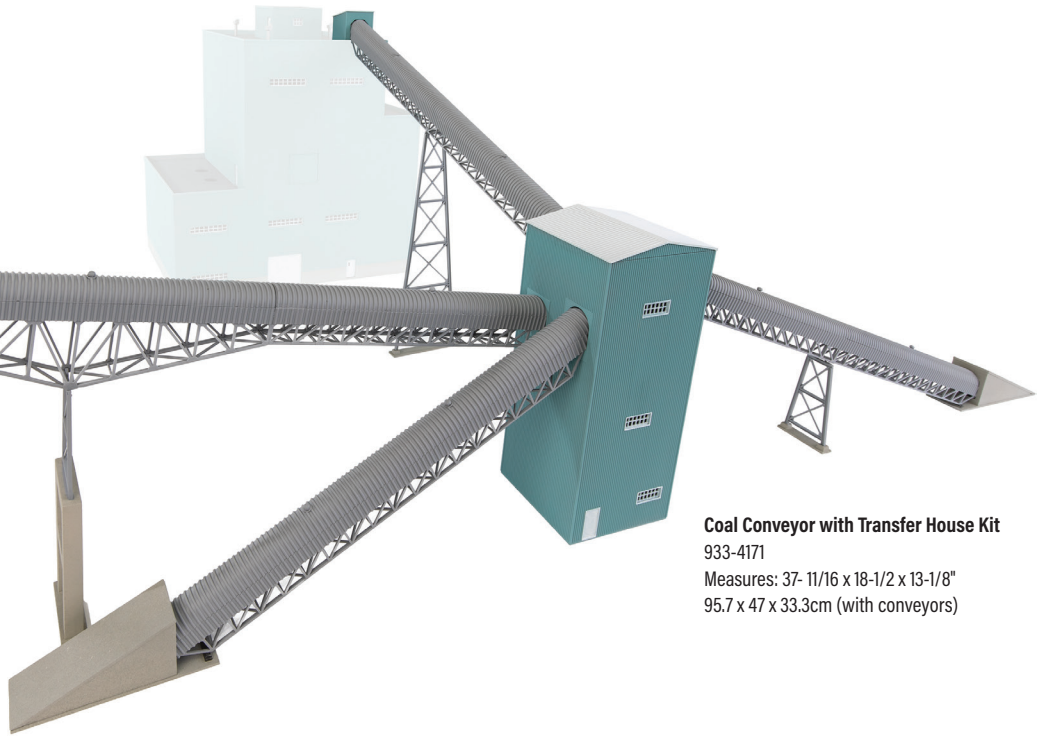

WALTHERS MAINLINE

57' Trinity 4750 3-Bay Covered Hopper

\$34.98 Each (Unless Noted)

- Prototypes introduced in 1990 - thousands still in service today
- Clerestory-style roof
- Late Trinity-style jacking pads & pulling tabs
- 1990s-era square cornered roof hatches
- Detailed hopper gates with vibrator brackets & outlets
- Perfect for serving Cornerstone® grain elevators, sold separately
- 100-ton trucks
- Correct 36" RP-25 turned metal wheelsets
- Proto MAX™ metal knuckle couplers

Lakefront Energy Power Plant Kit
933-4172
Measures: 28-1/2 x 7-13/16 x 17-7/8"
72.3 x 19.8 x 45.3cm (height at stack)

Rotary Dumper

\$44.98 Each

- Essential detail for modern power plants, paper mills, steel mills & other heavy industries
- Prototypes in service from the 1970s to the present
- Highly detailed plastic parts molded in 3 colors
- *Shown assembled, painted and weathered by modeler.*

Coal Conveyor with Transfer House

\$34.98 Each

- Prototypes route coal from rotary dumper to storage to boilers
- Perfect addition to any heavy industry fueled by coal
- Fits 1930s to present day
- Includes parts for four detailed conveyors
- Add-on machinery head house for use with Lakefront Energy Power Plant (#933-4172, sold separately)
- Molded in one color with acetate windows
- *Shown assembled, painted and weathered by modeler.*