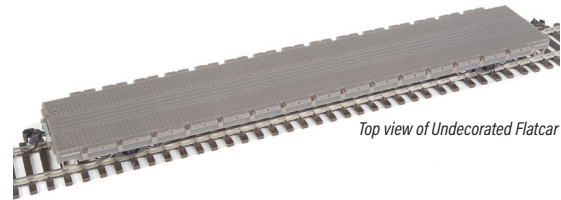

Top view of Undecorated Flatcar

Products Available

Burlington Northern

910-5387 #630803	910-5388 #630820	910-5389 #630830	910-5390 #630844

Burlington Northern Santa Fe

910-5391 #584950	910-5392 #584966	910-5393 #584971	910-5394 #584990

Erie

910-5395 #8200	910-5396 #8205	910-5397 #8209	910-5398 #8219

Trailer-Train - HTTX

• Heavy-duty loading

910-5399 #90820	910-5400 #90833	910-5401 #90845	910-5402 #90850

TTX - OTTX

• Farm machinery service

910-5403 #90075	910-5404 #90112	910-5405 #90170	910-5406 #90188