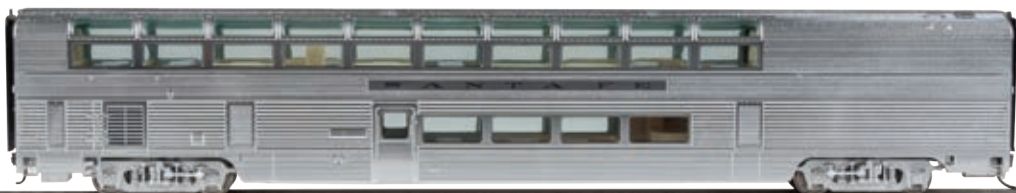

85' Budd Hi-Level Sky Lounge – March 2022 – $99.98 ea
920-9604 Standard w/Decals 920-9624 Factory-Printed #575